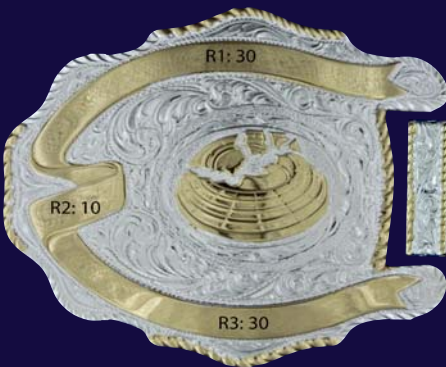

Base TT181 + 2 Fig  
W 4 7/8" x H 4"

Base R0021 + 1 Fig  
W 4 7/8" x H 4"

Base T0041 + 1 Fig  
W 4 7/8" x H 4"

Base SB031 2G + 1 Fig  
W 4 3/8" x H 3 3/4"

Base OB031 2R + 1 Fig  
W 4 3/8" x H 3 1/2"

Base QB031 2B + 1 Fig  
W 4 1/8" x H 3 1/2"

Base H0031 + 1 Fig  
W 4 3/8" x H 3 3/4"

Base HB021 + 1 Fig  
W 4 5/8" x H 2 3/8"

Base N0661 + 1 Fig  
W 4 1/2" x H 3 1/4"

Base DN021 + 1 Fig  
W 4 3/4" x H 3 7/8"  
Tip & Keeper Included

Base L0021 + 1 Fig  
W 3" x H 2 1/4"

Base SJF11 + 1 Fig  
W 2 7/8" x H 2 1/4"

Base SJR11 + 1 Fig  
W 2 1/2" x H 2"

Jewelry Grade Materials  
Attachments Guaranteed  
Embossed Detailing  
Hand Finished  
Crumrine Premium Quality  
Made in the USA