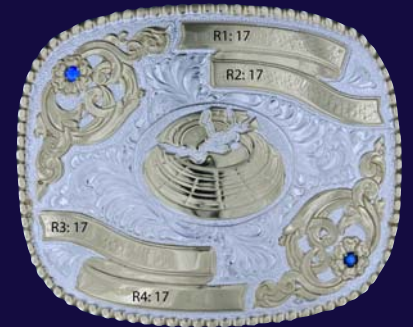

Base TT181 + 2 Fig  
W 4 7/8" x H 4"

Base R0021 + 1 Fig  
W 4 7/8" x H 4"

Base T0041 + 1 Fig  
W 4 7/8" x H 4"

Base SB031 2G + 1 Fig  
W 4 3/8" x H 3 3/4"

Base OB031 2R + 1 Fig  
W 4 3/8" x H 3 1/2"

Base QB031 2B + 1 Fig  
W 4 1/8" x H 3 1/2"

Base H0031 + 1 Fig  
W 4 3/8" x H 3 3/4"

Base HB021 + 1 Fig  
W 4 5/8" x H 2 3/8"

Base N0661 + 1 Fig  
W 4 1/2" x H 3 1/4"

Base DN021 + 1 Fig  
W 4 3/4" x H 3 7/8"  
Tip & Keeper Included

Base L0021 + 1 Fig  
W 3" x H 2 1/4"

Base SJF11 + 1 Fig  
W 2 7/8" x H 2 1/4"

Base SJR11 + 1 Fig  
W 2 1/2" x H 2"

Jewelry Grade Materials  
Attachments Guaranteed  
Embossed Detailing  
Hand Finished  
Crumrine Premium Quality  
Made in the USA

All pictures shown at 50% actual size